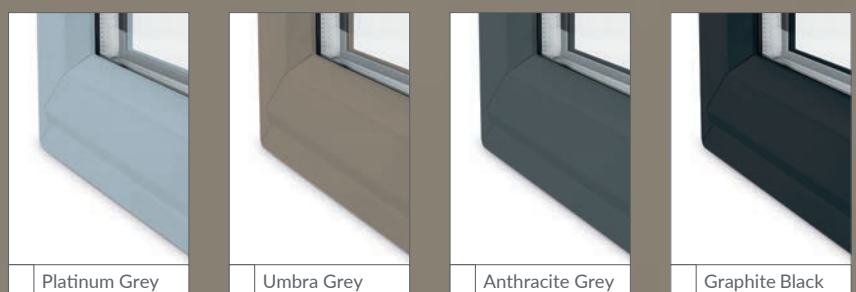

You can choose a profile style and colour to match your windows.

**LIFESTYLE
RANGE**

This colour panel is printed as a close match to the colour option of:
Steel Blue

STAMP YOUR STYLE *with a splash of colour*

LIFESTYLE
RANGE

This colour panel is printed as a close match to the colour option of:
Cream

Choose your colour...

The Variations range offers a fantastic selection of colours and finishes across the product range. With the option of a foil colour on the outside and white uPVC on the inside or matching foils to suit your decor. When choosing our bevelled profile you can choose any foil colour for the inside and the outside known as dual foil.

The following colours are available on bevelled profile only.

... also available in the Spectral ultramatt finish colours

Spectral offers an ultra smooth, velvet like, anti finger print surface that is extremely durable, easy to clean and highly resistant to scratches. Please note Spectral is only available on our bevelled profile.