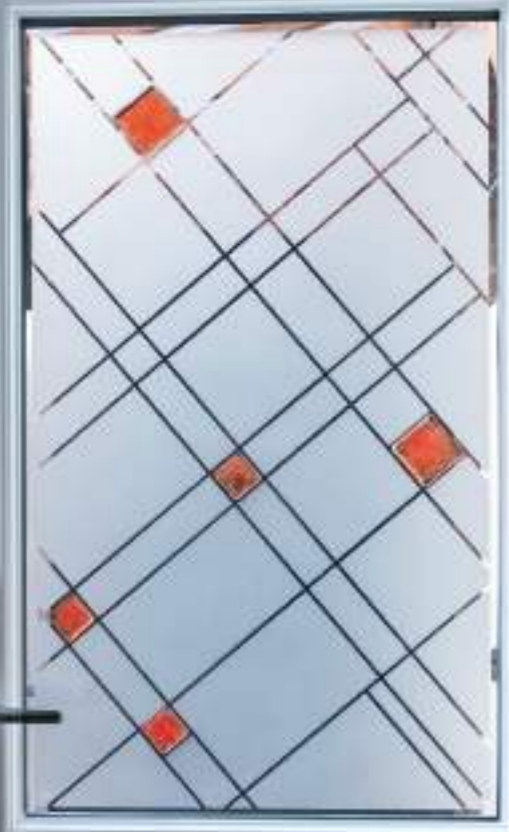

Jo Downs

HANDMADE GLASS

Solidor
EXCLUSIVE

Jo Downs is one of the world's most respected fused glass designers. Working from her Cornwall studio, Jo's work draws inspiration from the beautiful coastal landscape while her advanced fusion techniques allow for the creation of abstract designs of great individuality and depth.

*Please be aware that each piece is individually hand crafted and therefore no two pieces are the same.