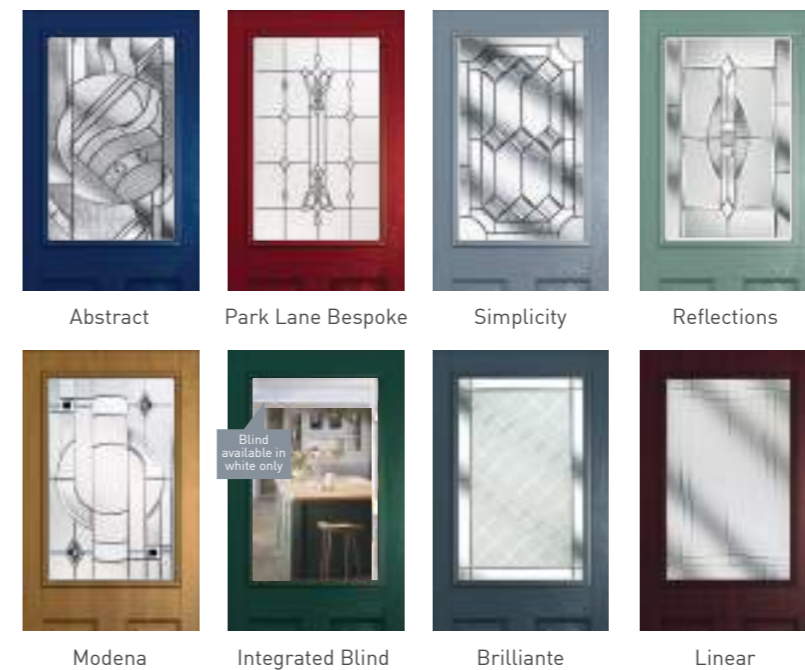

Conway

Beeston

Colour - Foiled White
Glass - Caledonian Rose

The Conway is a highly versatile composite door solution.

This door can be designed as a completely solid door, or with just the top fanlight glazed or even with a fully glazed design to take account of the vast array of glass options. The square or quad glass options can be manufactured in grey, black and red colours for added elegance. Our advice is to also choose a bold door knocker for this design!

The Beeston makes a fantastic composite stable door.

Given the size of the glazed area, it's possible to create something particularly individual when combined with one of the major colours, or you can even specify an integral blind. Like all the doors in the Solidor range, there's the option of chrome, brushed, gold, black chrome, black and white door furniture. So go on, be bold in your design!