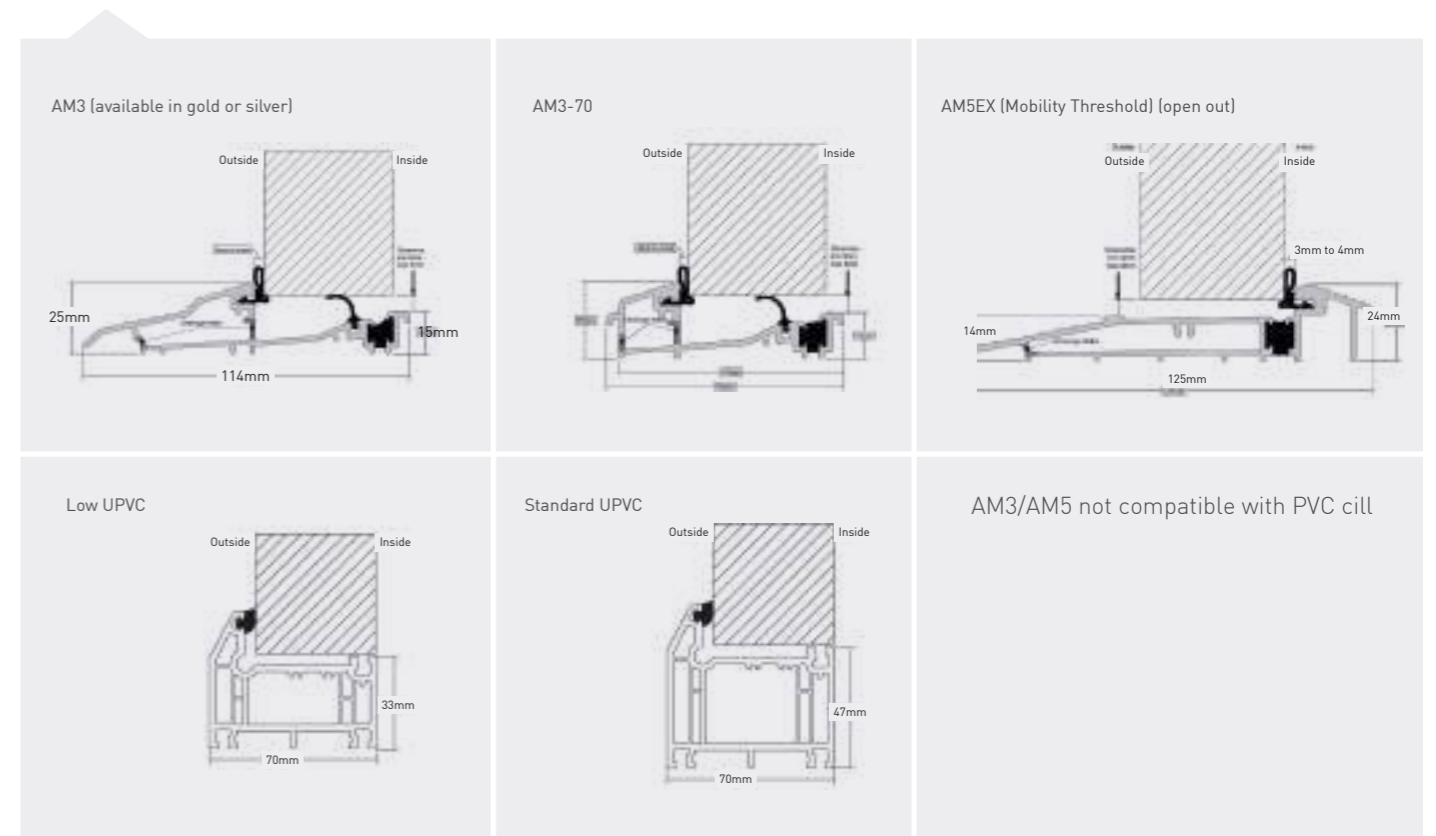

Thresholds

To allow for every circumstance we offer the largest range of door thresholds. The AM3 and AM5EX aluminium threshold are both Part 'M' compliant within the latest Building Regulations for easy access.