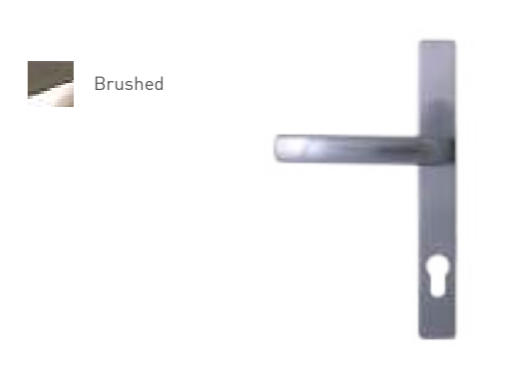

Door Knockers

Doctor

Premium 7" Doctor

Urn

Available with or without spyhole

Pony Tail

Stainless Steel

Lion

Not available on Tenby 4, Conway 3, Ludlow, Edinburgh, Harlech or Nottingham

Viewer

Letterplates

The Architectural Range

Knocker

Lever / Lever inline handle

Letterplate (Opens inwards)

The Classical Range

Bullring Knocker

Lever / Lever inline handle

Pull Knob

Letterplate (opens inwards)

Butt Hinge

- Gold
- White
- Black
- Brushed

Hinges

Our new slimline, PAS 24 tested, face fixed flag hinge is sleek and modern. Available for open in doors only.