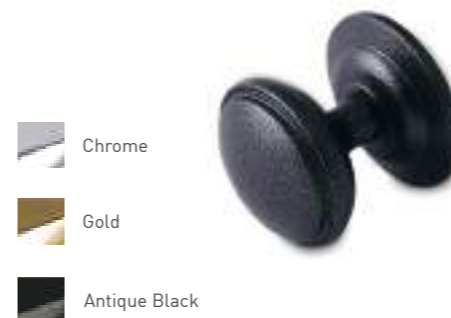

Not available on Tenby 4, Conway 3, Ludlow, Edinburgh, Harlech or Nottingham

Viewer

Letterplates

The Architectural Range

Knocker

Lever / Lever inline handle

Letterplate (Opens inwards)

The Classical Range

Bullring Knocker

Lever / Lever inline handle

Pull Knob

Letterplate (opens inwards)

Butt Hinge

- Gold
- White
- Black
- Brushed

Hinges

Our new slimline, PAS 24 tested, face fixed flag hinge is sleek and modern. Available for open in doors only.