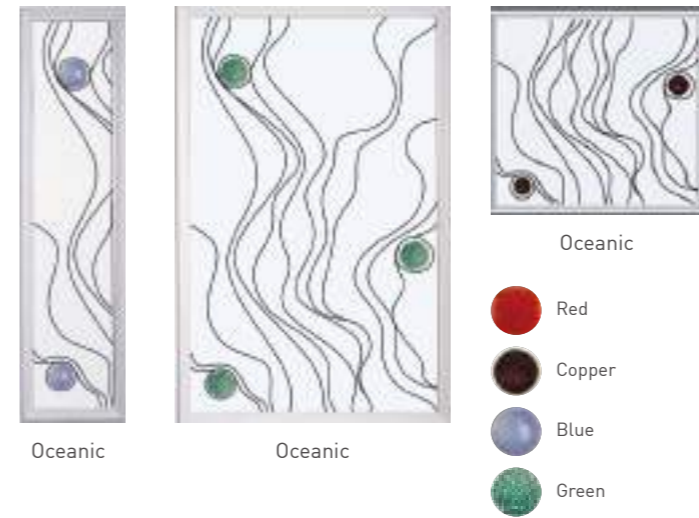

The stunning Cornish landscape that inspires Jo's work