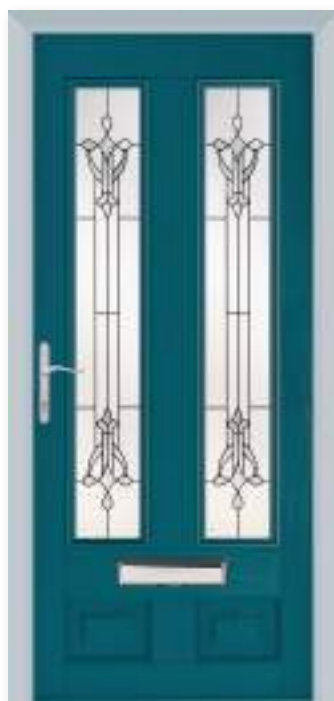

Edinburgh

Colour - Peacock Blue
Glass - Park Lane Bespoke