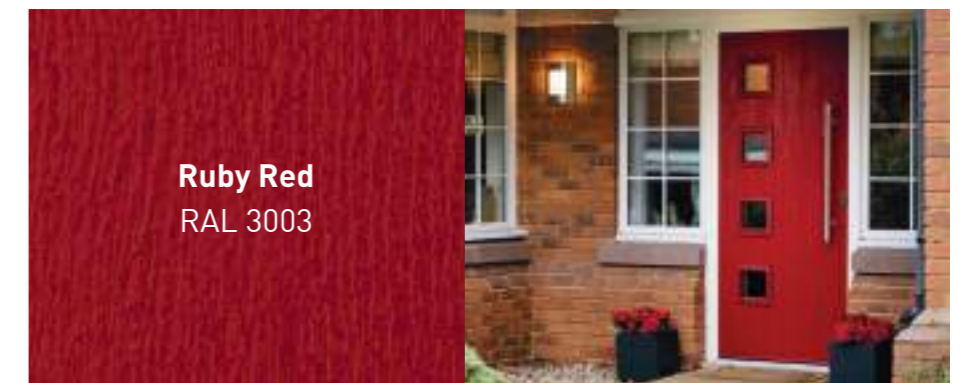

Standard Range

Please note that all RAL colours are LAB matched and a slight difference in colour can occur. If you are matching paint to one of our doors it is advised that you ask for a colour swatch.

*Due to the limitations of the lithographic printing process, colour samples may not be an exact match to actual doors.

* Available as a matching frame option   ▲ Frame option for Painswick, white internal only