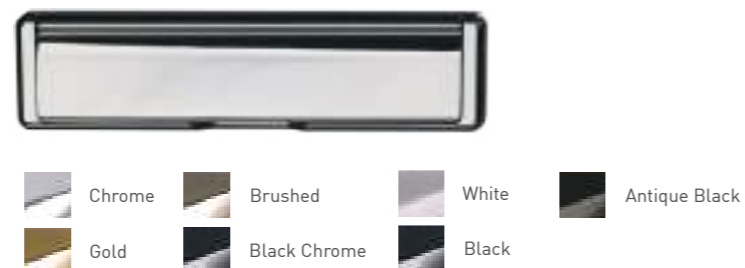

Letterplates