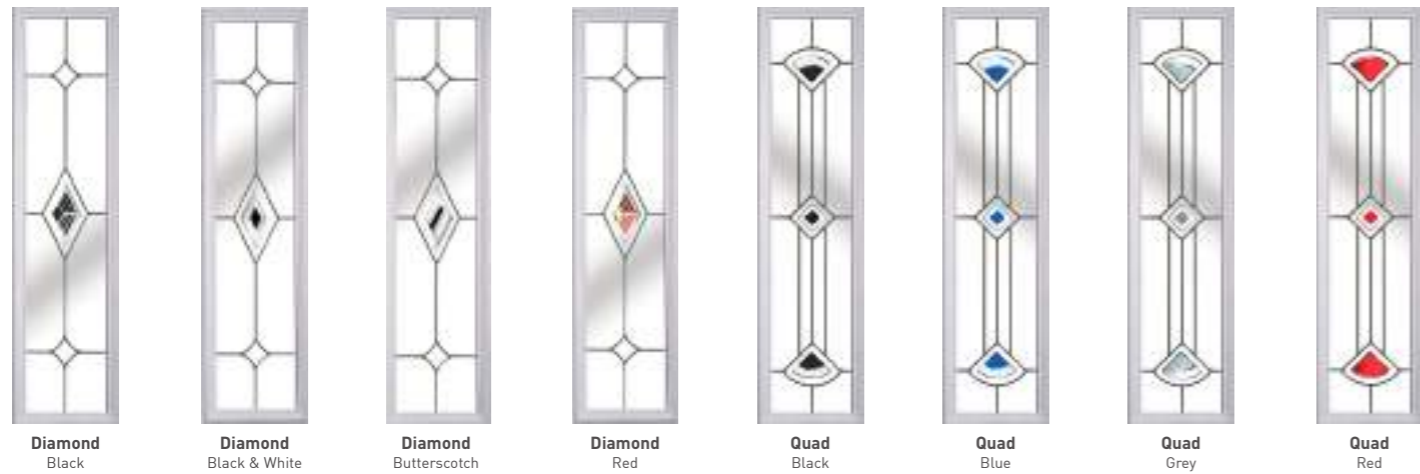

Cadgwith Kynance

Hand crafted, each piece of glass is unique, turning the door to your home into a stunning work of art.

Solidor[®]
EXCLUSIVE

Artistic Glass

Inspired by classical artistic styles, such as art deco, minimalism, and the impressionist movement, The Modernist Range of glass is unique to Solidor.

Fairmont

Paramount

Wiltern

Gaumont

Tate

Fairmont

Paramount

Wiltern

Tate

Traditional Range Backing glass required

Trio Square
Black
Trio Square
Blue
Trio Square
Butterscotch
Trio Square
Green
Trio Square
Grey
Trio Square
Red
Trio Square
Sea Green

Diamond
Black
Diamond
Black & White
Diamond
Butterscotch
Diamond
Red
Quad
Black
Quad
Blue
Quad
Grey
Quad
Red