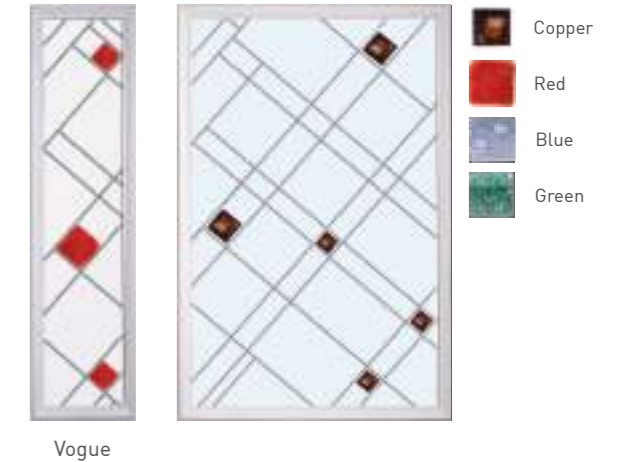

Cadgwith Kynance