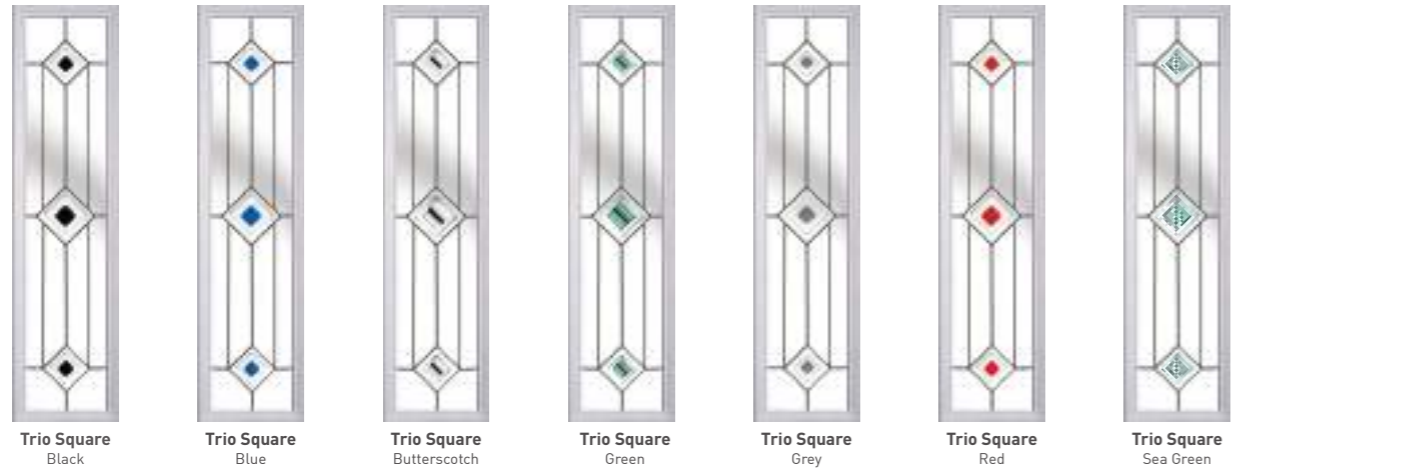

Cadgwith Kynance

Hand crafted, each piece of glass is unique, turning the door to your home into a stunning work of art.

Solidor[®]
EXCLUSIVE

Artistic Glass

Inspired by classical artistic styles, such as art deco, minimalism, and the impressionist movement, The Modernist Range of glass is unique to Solidor.

Fairmont

Paramount

Wiltern

Gaumont

Tate

Fairmont

Paramount

Wiltern

Tate

Traditional Range Backing glass required

Trio Square
Black
Trio Square
Blue
Trio Square
Butterscotch
Trio Square
Green
Trio Square
Grey
Trio Square
Red
Trio Square
Sea Green

Diamond
Black
Diamond
Black & White
Diamond
Butterscotch
Diamond
Red
Quad
Black
Quad
Blue
Quad
Grey
Quad
Red

CSB 5.1FT
CGB-F
Cassette only not internal glass
CTL 6.1

Available in white only

Open Blind
Clear glass only
Closed Blind
CTB 12.3
Clear bevels available
CTB 18.1
Star Clear
Star Black
Bullseye

Decorative Glass Backing glass not optional.