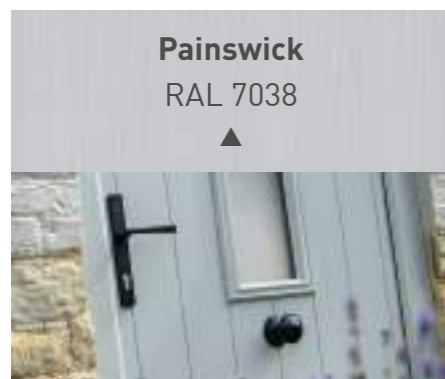

A Colourful Entrance

Luxury Range

We offer the **largest** range of colours from stock in the UK.

Choose from **22 colours** for the inside and / or the outside of your door. You also have 10 frame colour options to choose from. When selecting your colour from this guide please be aware we advise you to ask for a colour swatch to check both colour and grain structure.