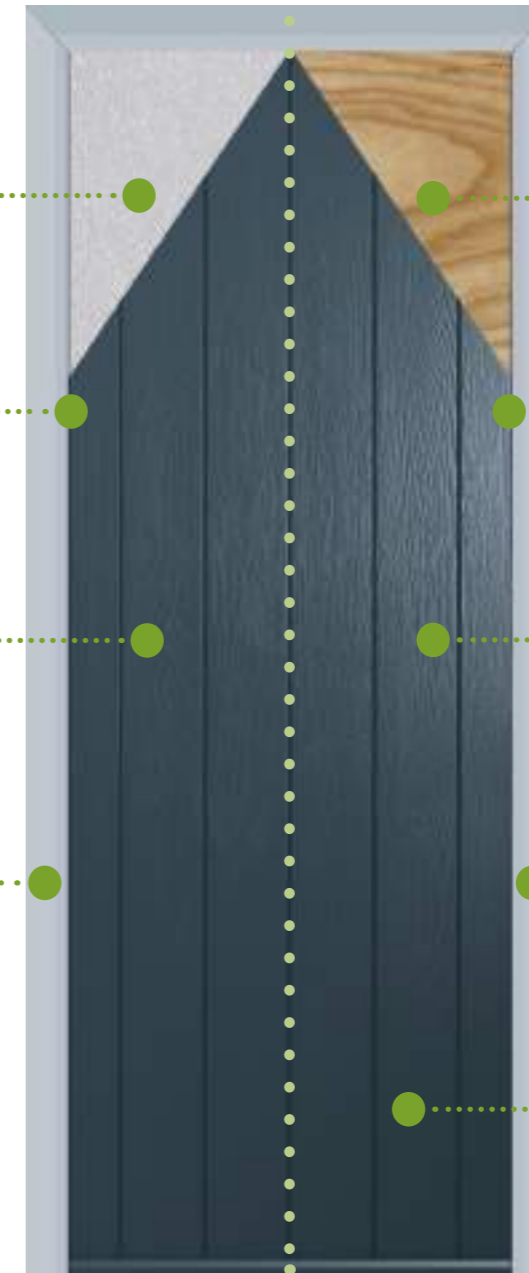

You can rest assured that with our door construction, coupled with our unique, reinforced door frame and Secured by Design locking systems, your home will be as safe as can be when you choose Solidor.

A typical foam filled door construction

Solidor's unique solid timber construction

40mm Foam Filled Centre
performs thermally, but because this is a foam fill it is neither solid, nor secure.

Visible Edge Banding
as a result you will often see a different coloured line running the length of the door.

Gel Coated GRP Outer Skin
may offer protection but can be easily cut through. Also, because every door is a white blank that is surface painted they show scratches very easily.

3 Chamber Profile
which use valuable steel or aluminium reinforcements. Also, you should check if they are lead free.

44mm Solid Timber Core (48mm including skin)
that is thermally efficient and extremely secure.

Hidden Edge Banding
so the front of your door remains a solid, glorious slab of colour.

'Through' Colour ABS Skins
made from the same durable plastic as Lego®. Also, because the entire skin is made of a solid colour, any scratches are practically hidden.

Lead Free, 5 Chamber Profile
which uses 100% recycled reinforcing. Generally, the more chambers that a profile uses, the stronger and more thermally efficient they are.

Wood Grain Effect Skin
that gives all of the aesthetics of timber, but without the time consuming maintenance.