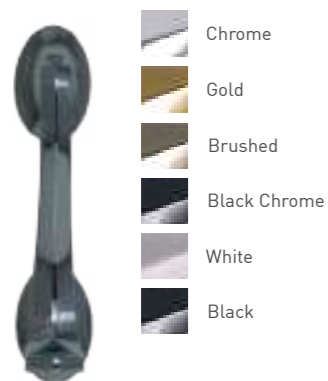

Furniture & Accessories

A selection of beautiful accessories and high security locks to perfectly complement your choice of door. Whether contemporary or traditional, you will find an accessory to really make your door stand out.

Door Knockers

Doctor