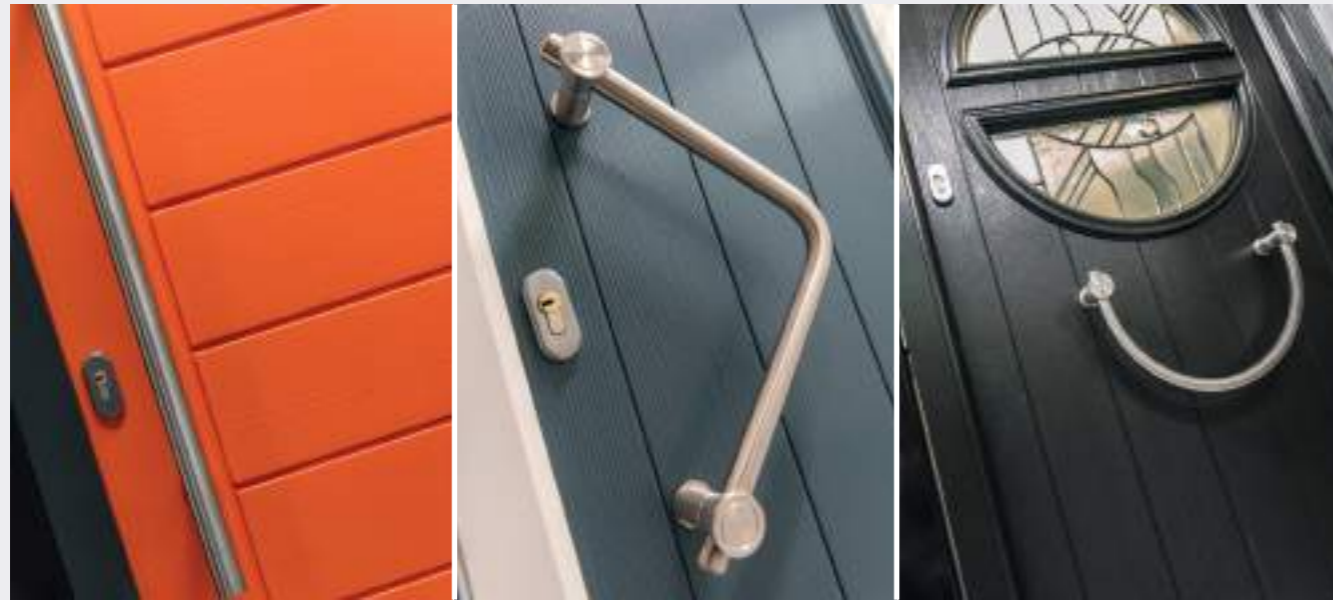

See the full range of glass options in our dedicated glass brochure at www.solidor.co.uk

Italia Accessories

Designer handle range for our key only operated and slam shut auto locks

ES3 800mm

ES24

ES23

Bar handles will be at least 110mm from the edge of the door slab.