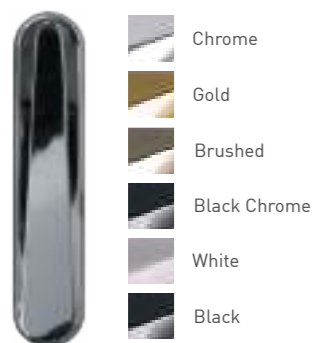

Door Knockers

Doctor

Premium 7" Doctor

Urn

Available with or without spyhole

Pony Tail

Stainless Steel

Lion

Bullring Knocker

Lever / Lever inline handle

Pull Knob

Letterplate (opens inwards)

Butt Hinge

- Gold
- White
- Black
- Brushed

Hinges

Our new slimline, PAS 24 tested, face fixed flag hinge is sleek and modern. Available for open in doors only.