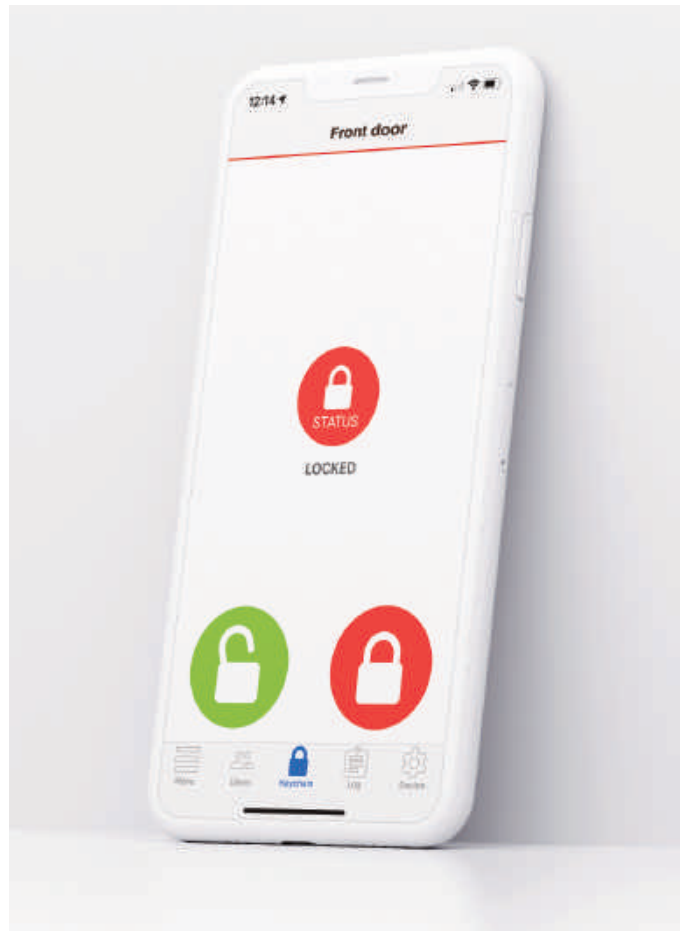

The design is a Police preferred specification and approved by Locksmiths and the British Standards Institute.

Better news.
Multi-layer insulated letter box.

As well as looking great the Sweet letter box is really clever. The traditional frame and flap design is replaced with a single wrap around design to stop the elements creeping through the butt joints.

The outside Sweet handle, security handle, and smart handle all look identical. The perfect option for a truly suited home.

Alexa, lock
the door

Siri, lock
the door

As featured in

Stuff
★★★★

Esquire

modern home

T3

techradar

Pocketlint

Sun

London
**Evening
Standard**

Still Sweet. Just Smart.

Controlling your door locks from your smartphone, your watch, by voice command as well as a real key is clever. Combining this with Kitemarked Police approved security and a £1000 security guarantee is smart.

The Ultion SMART locking system is part of the Sweet family, making it the only suited smart handle.

Designed to look great.
For good.