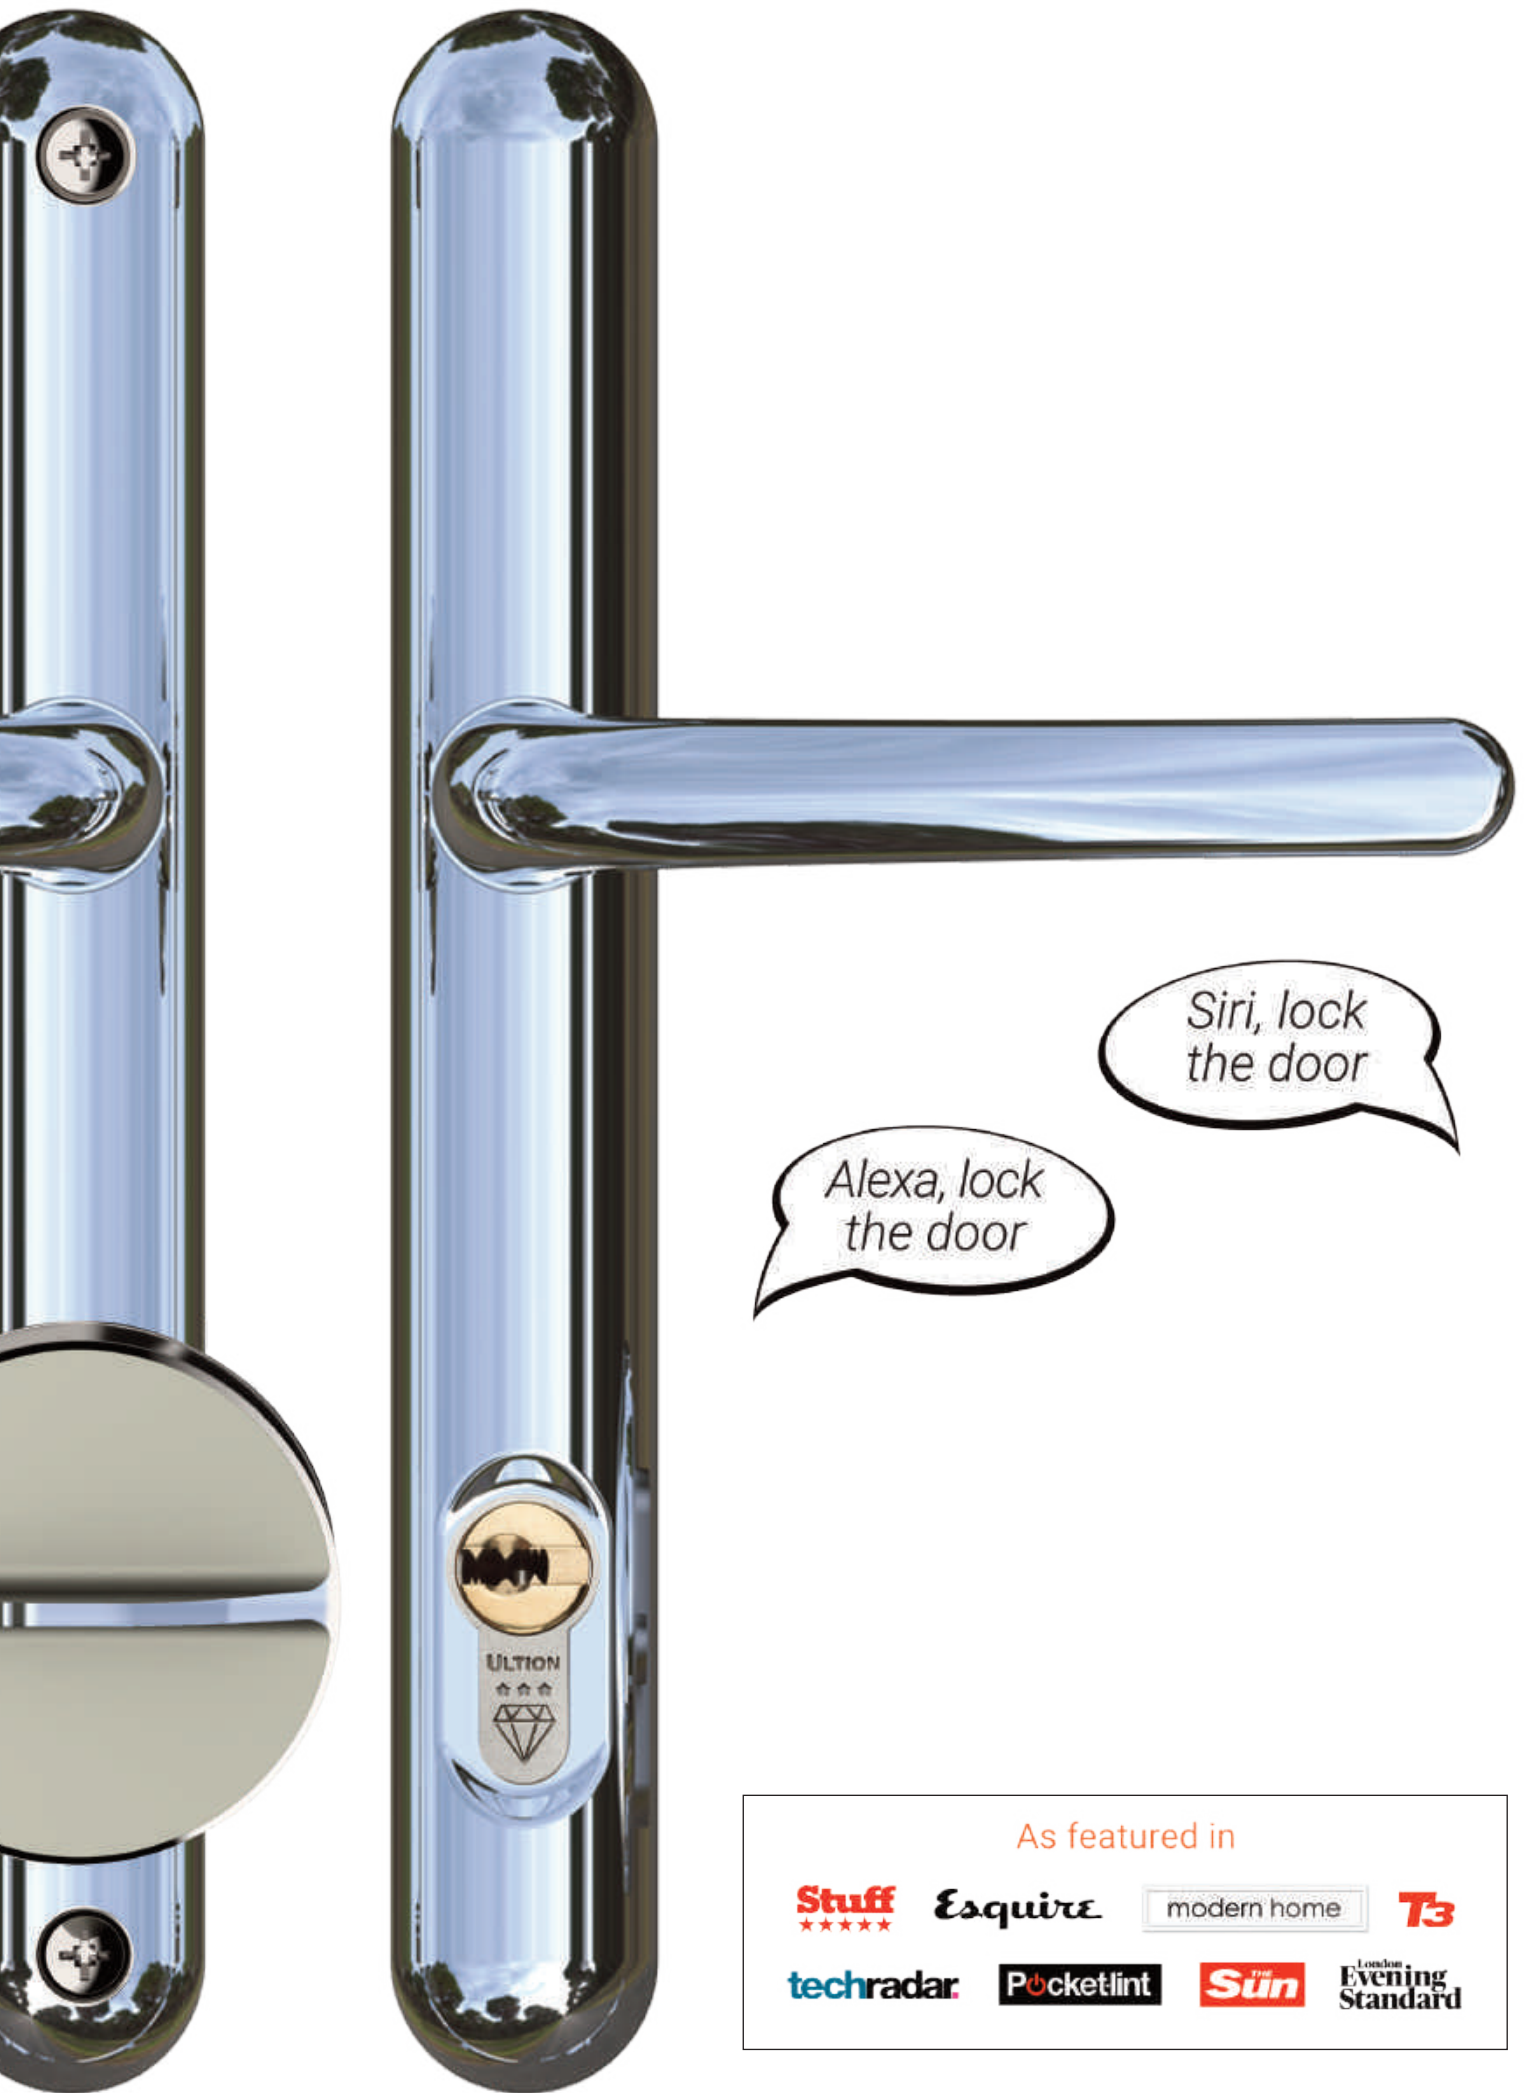

Encased cylinder
Can't be grabbed with mole grips

Lock Lock.

The only Sweeted security handle.
The only Sold Secure accredited handle.

The Sweet security handle is unique, patented, and accredited beyond every other handle on the market.

The design is a Police preferred specification and approved by Locksmiths and the British Standards Institute.

Better news.
Multi-layer insulated letter box.

As well as looking great the Sweet letter box is really clever. The traditional frame and flap design is replaced with a single wrap around design to stop the elements creeping through the butt joints.

Two internal skins bring additional sound and thermal insulation.

Knockout.

The Sweet curved design ethos transforms the door knocker into a design statement.

It could be secure.
It could be smart.
It is Sweet.

The outside Sweet handle, security handle, and smart handle all look identical. The perfect option for a truly suited home.

Alexa, lock
the door

Siri, lock
the door

As featured in

Stuff
★★★★

Esquire

modern home