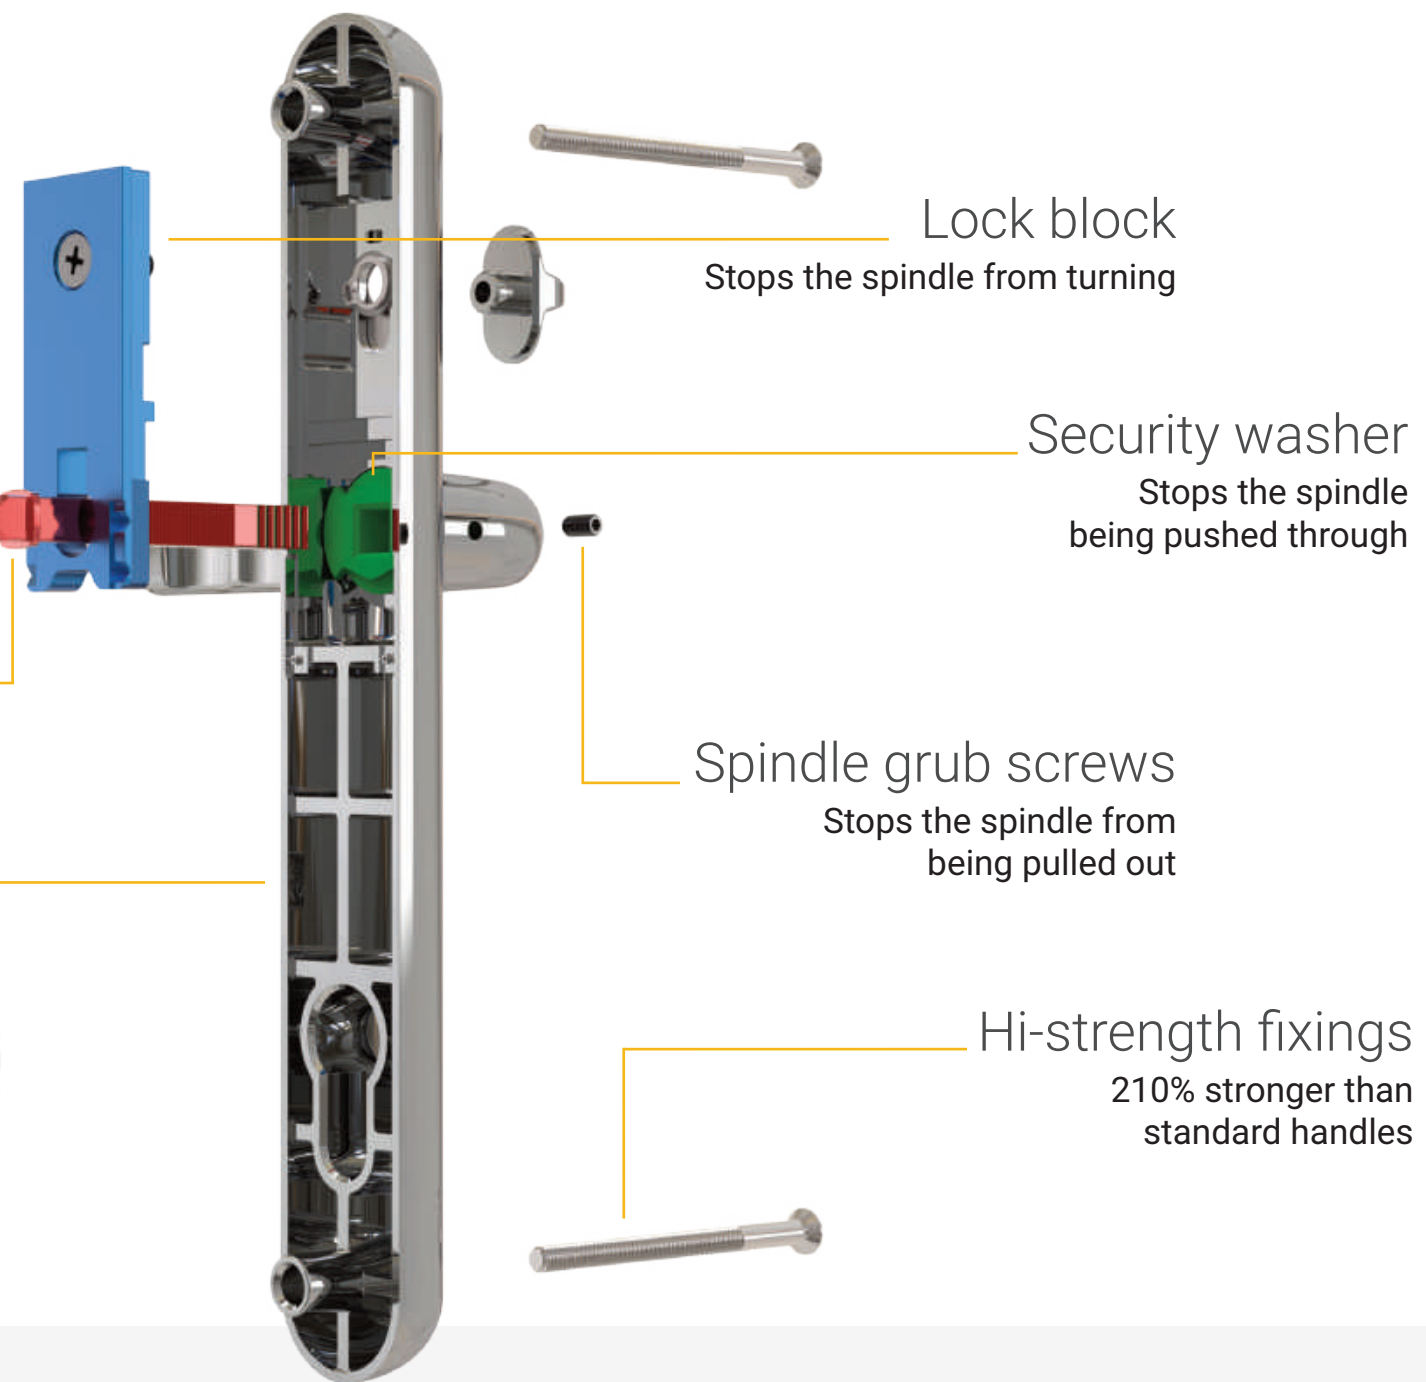

Cutting edges.

Sweet's unique edgeless design rethinks door furniture and creates long lasting beauty with design simplicity.

Protected with 6 layers
of armour.

8000+ hrs

Sweet performance

240 hrs

Required for accreditation

Kerb appeal becomes curve appeal.

Curved design
Hard to grip and tear off

Sacrificial spindle
Stops entry from forcing the lever

Spindle knuckle
Stops the spindle from being pushed through

Reinforced body
Withstands forced attack

Encased cylinder
Can't be grabbed with mole grips

Lock Lock.

The only Sweeted security handle.
The only Sold Secure accredited handle.

The Sweet security handle is unique, patented, and accredited beyond every other handle on the market.

The design is a Police preferred specification and approved by Locksmiths and the British Standards Institute.

Better news.
Multi-layer insulated letter box.

As well as looking great the Sweet letter box is really clever. The traditional frame and flap design is replaced with a single wrap around design to stop the elements creeping through the butt joints.