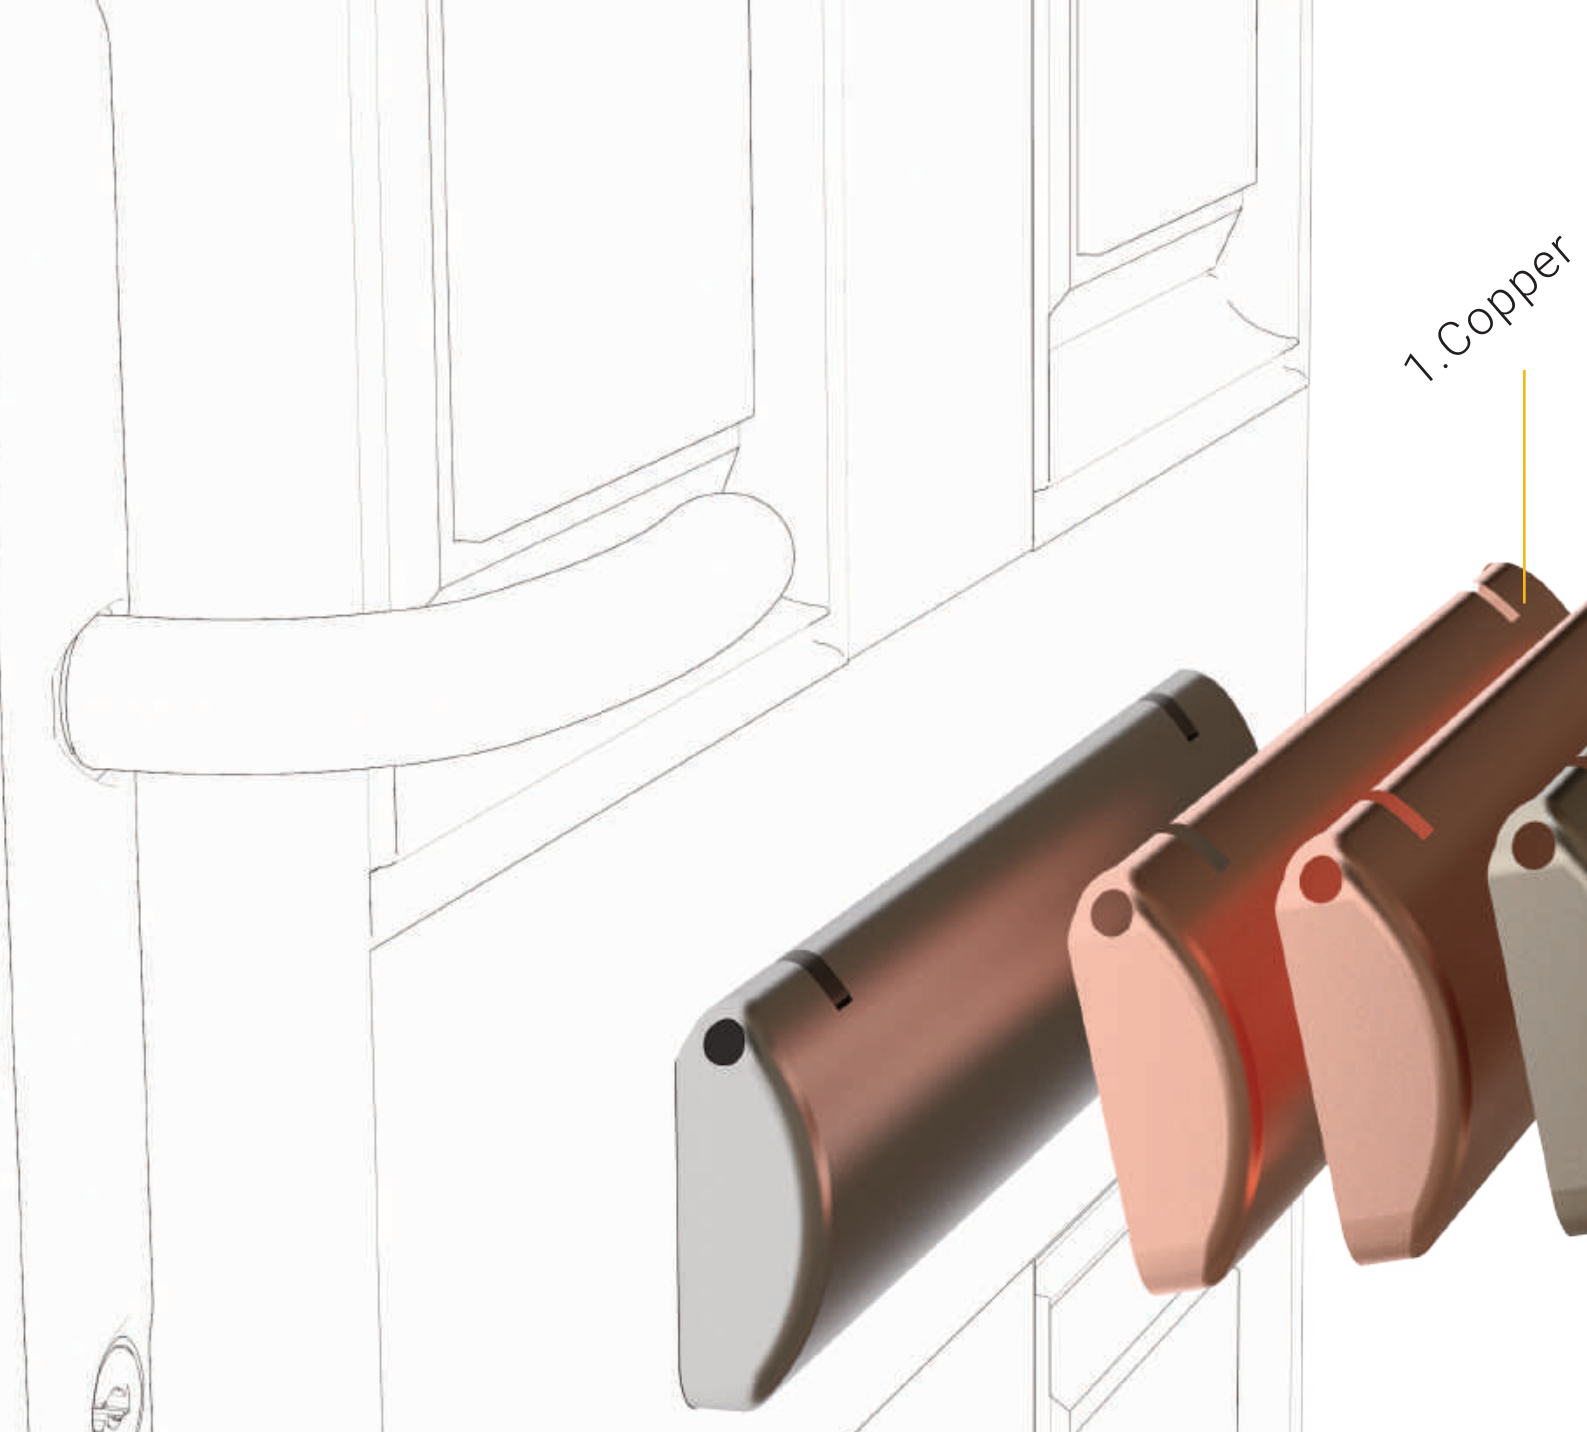

48

This is Sweet.

Numbers. Rounded up.

We've made the numbers fit,
without screws. Extra sweet.

3

6 colour options.

With chrome, gold, black, white, stainless steel and new rose gold, there's a Sweet for everyone.

Cutting edges.

Sweet's unique edgeless design rethinks door furniture and creates long lasting beauty with design simplicity.

Protected with 6 layers
of armour.

8000+ hrs

Sweet performance

240 hrs

Required for accreditation

Encased cylinder
Can't be grabbed with mole grips

Lock Lock.

The only Sweeted security handle.
The only Sold Secure accredited handle.

The Sweet security handle is unique, patented, and accredited beyond every other handle on the market.

The design is a Police preferred specification and approved by Locksmiths and the British Standards Institute.

Better news.
Multi-layer insulated letter box.

As well as looking great the Sweet letter box is really clever. The traditional frame and flap design is replaced with a single wrap around design to stop the elements creeping through the butt joints.