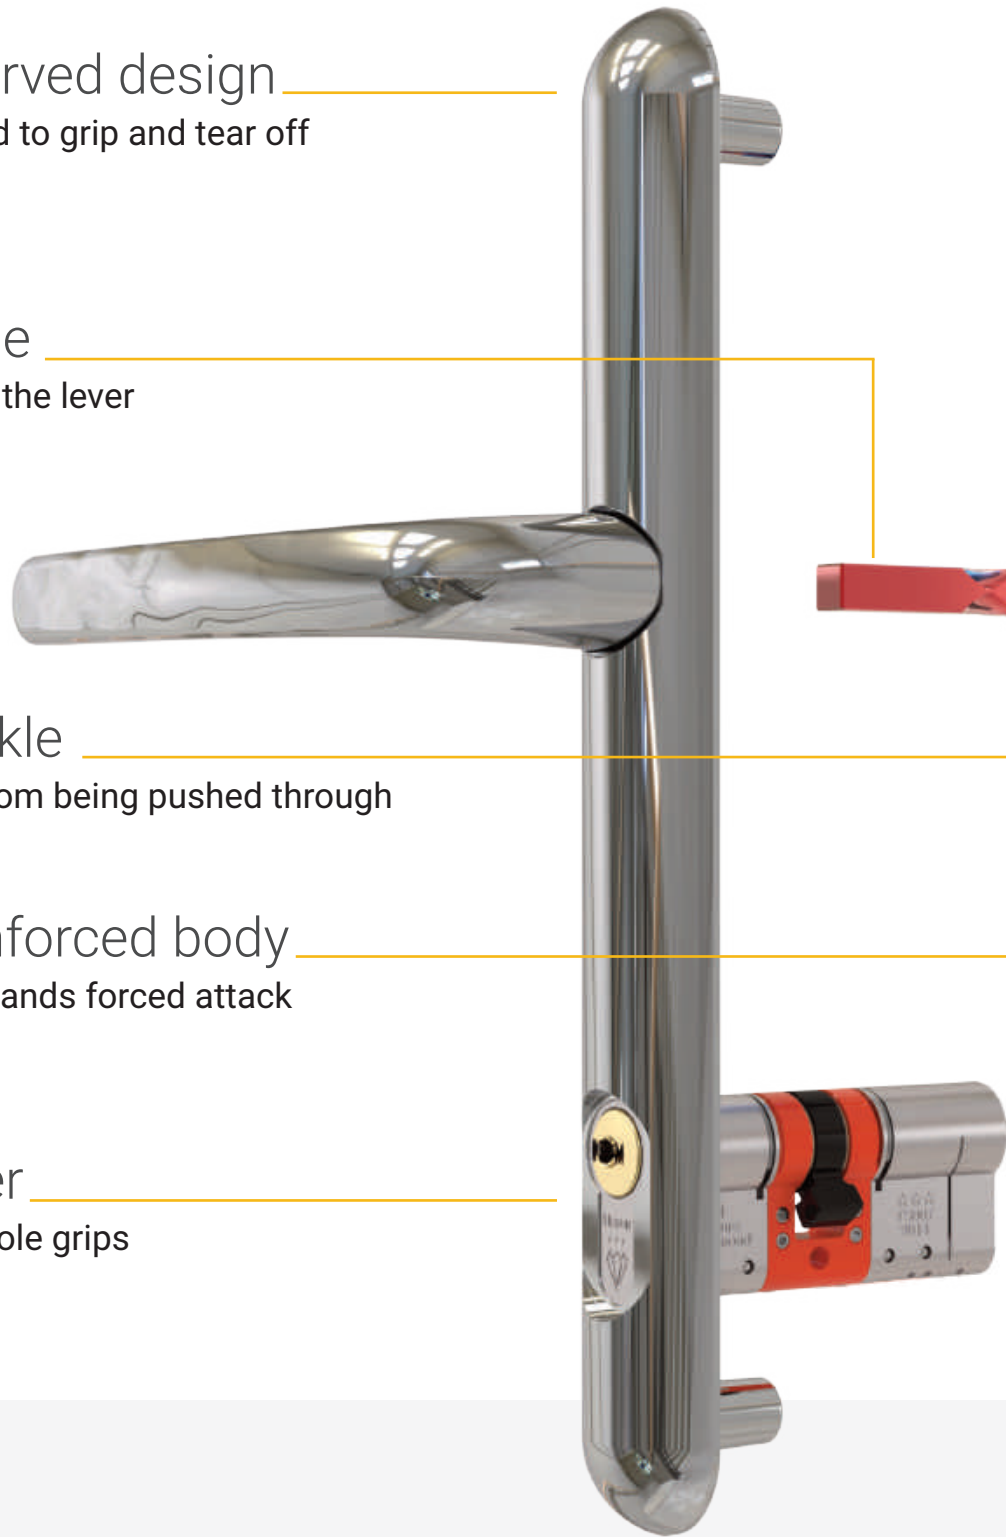

Kerb appeal becomes curve appeal.

Curved design
Hard to grip and tear off

Sacrificial spindle
Stops entry from forcing the lever

Spindle knuckle
Stops the spindle from being pushed through

Reinforced body
Withstands forced attack

Encased cylinder
Can't be grabbed with mole grips

Lock Lock.

The only Sweeted security handle.
The only Sold Secure accredited handle.

The Sweet security handle is unique, patented, and accredited beyond every other handle on the market.

The design is a Police preferred specification and approved by Locksmiths and the British Standards Institute.

Better news.
Multi-layer insulated letter box.

As well as looking great the Sweet letter box is really clever. The traditional frame and flap design is replaced with a single wrap around design to stop the elements creeping through the butt joints.

Two internal skins bring additional sound and thermal insulation.

Knockout.

The Sweet curved design ethos transforms the door knocker into a design statement.

It could be secure.
It could be smart.
It is Sweet.