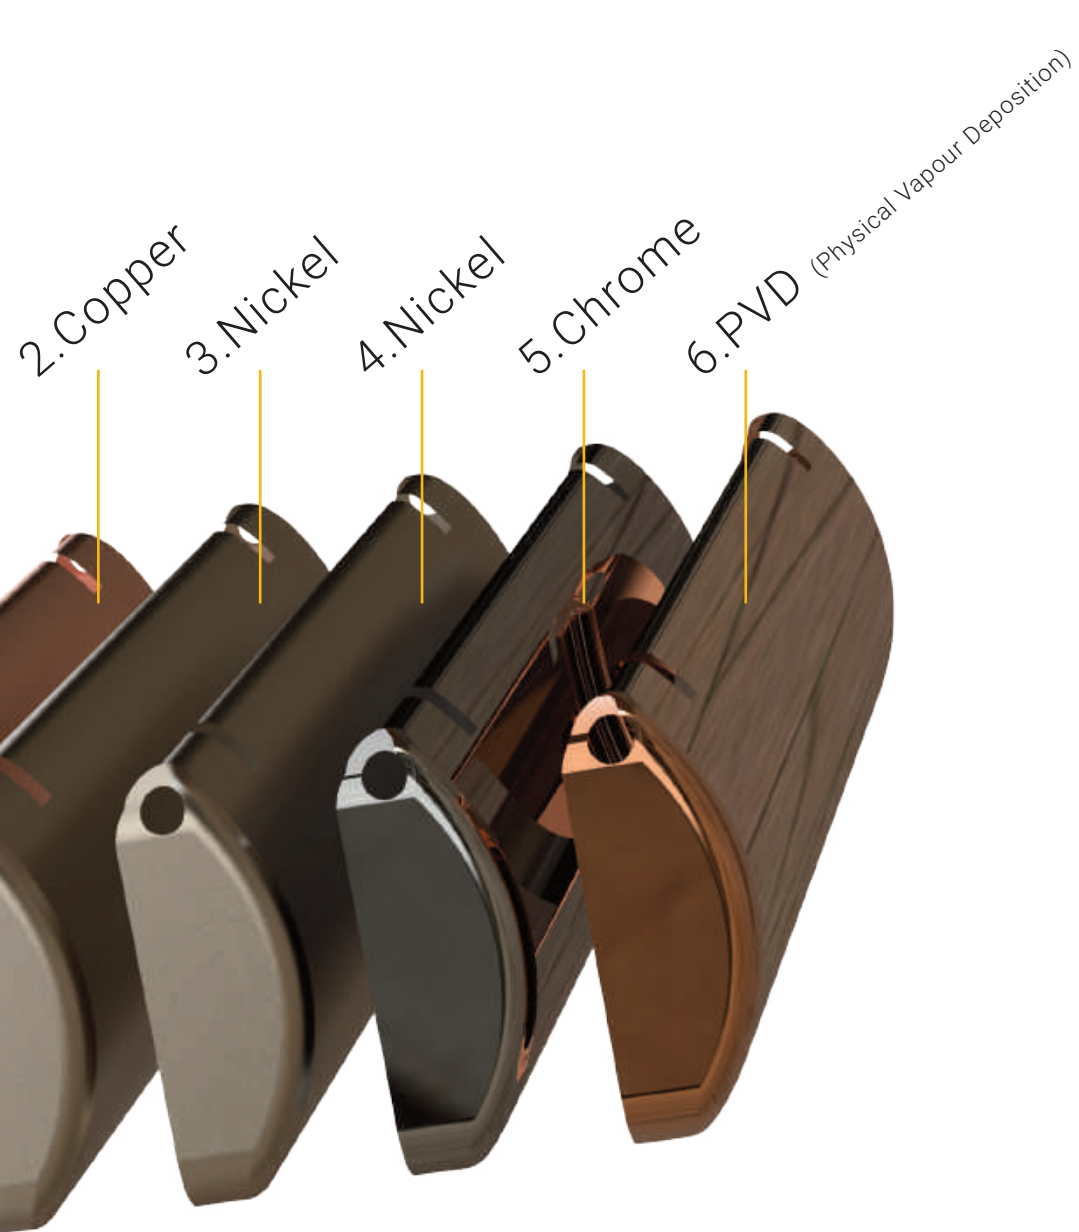

Cutting edges.

Sweet's unique edgeless design rethinks door furniture and creates long lasting beauty with design simplicity.

Protected with 6 layers
of armour.

8000+ hrs

Sweet performance

240 hrs

Required for accreditation

Kerb appeal becomes curve appeal.

Curved design
Hard to grip and tear off

Sacrificial spindle
Stops entry from forcing the lever

Spindle knuckle
Stops the spindle from being pushed through

Reinforced body
Withstands forced attack

Encased cylinder
Can't be grabbed with mole grips

Lock Lock.

The only Sweeted security handle.
The only Sold Secure accredited handle.

The Sweet security handle is unique, patented, and accredited beyond every other handle on the market.

The design is a Police preferred specification and approved by Locksmiths and the British Standards Institute.

Better news.
Multi-layer insulated letter box.

As well as looking great the Sweet letter box is really clever. The traditional frame and flap design is replaced with a single wrap around design to stop the elements creeping through the butt joints.