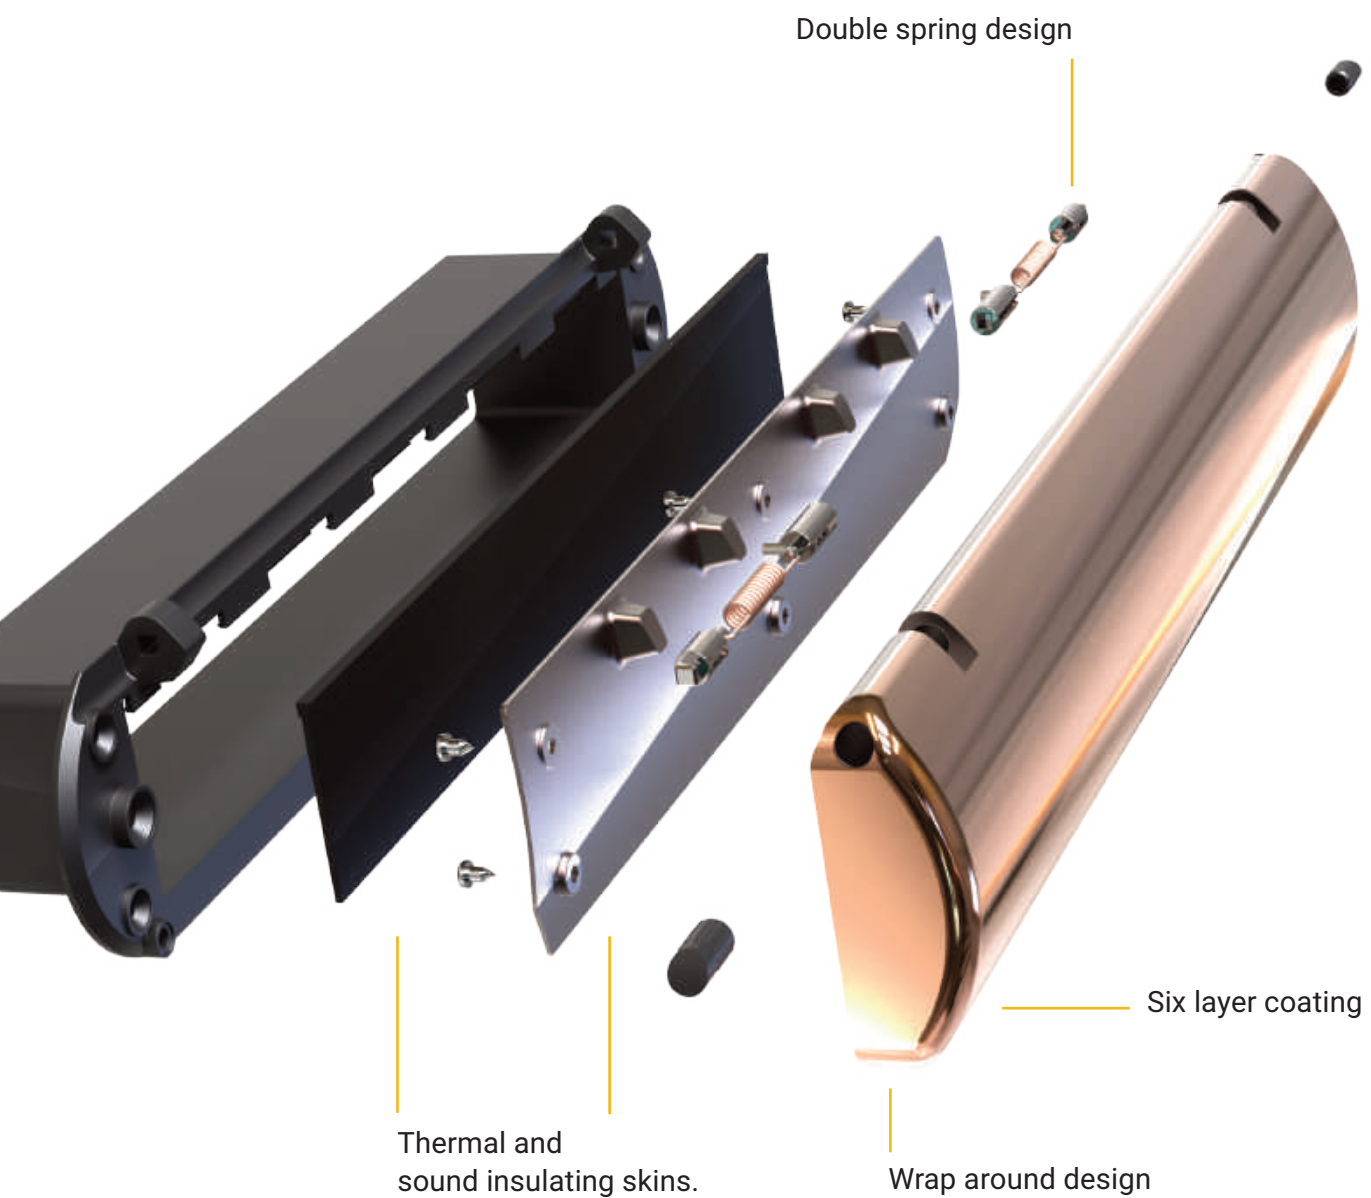

Kerb appeal becomes curve appeal.

Curved design
Hard to grip and tear off

Sacrificial spindle
Stops entry from forcing the lever

Spindle knuckle
Stops the spindle from being pushed through

Reinforced body
Withstands forced attack

Encased cylinder
Can't be grabbed with mole grips

Lock Lock.

The only Sweeted security handle.
The only Sold Secure accredited handle.

The Sweet security handle is unique, patented, and accredited beyond every other handle on the market.

The design is a Police preferred specification and approved by Locksmiths and the British Standards Institute.

Better news.
Multi-layer insulated letter box.

As well as looking great the Sweet letter box is really clever. The traditional frame and flap design is replaced with a single wrap around design to stop the elements creeping through the butt joints.

Two internal skins bring additional sound and thermal insulation.

Knockout.

The Sweet curved design ethos transforms the door knocker into a design statement.

It could be secure.
It could be smart.
It is Sweet.